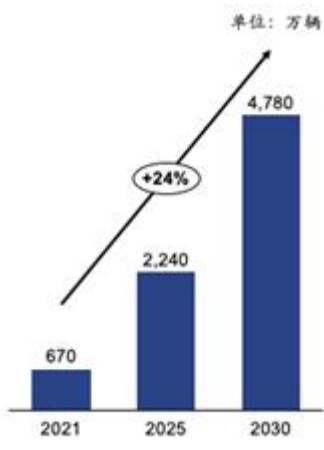

---

---

---

f

---

---

EPEAT  
 PCR 0.8 2021 1 1 2022 4 1 200 30% 200

AI

EVTank 2021 2,240 2030 4,780 670 102.4% 2025  
 2021 13.4% 354.5 13.4% 352.1 8 160%

500 600 20% 2021-2025 2021-2035 2022 2025 14%

**3**

**4**

5

6

MBA

F 4- N 1 F 5- N 1