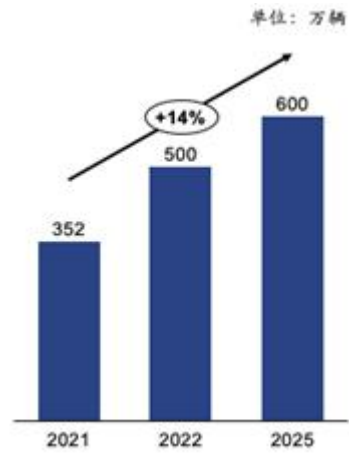

---

---

---

f

---

---

EPEAT  
 PCR 0.8 2021 1 1 2022 4 1 200 30% 200

AI

EVTank 2021 2,240 2030 4,780 670 102.4% 2025  
 2021 13.4% 354.5 13.4% 352.1 8 160%

500 600 20% 2021-2025 2021-2035 2022 2025 14%

**3**

**4**

5

6

MBA

F 4- N 1 F 5- N 1